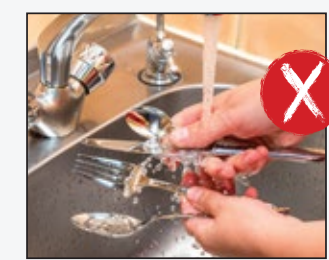

### 3. Rinsing

For every rinse cycle, Bosch dishwasher takes in fresh hot water. The surface tension of the water is reduced by adding a rinse aid in the last cycle which makes the water runoff quickly ensuring the dishes come out dry and sparkling clean.

### 4. Drying

How is 100% drying ensured? This is because of the hot water used during the wash cycle that heats the inner walls of the dishwasher.

#IndianKitchenKaDishwasher

**No pre-rinse required**

When we say 'effortless', we actually mean it.

Directly load the utensils in the dishwasher after scraping the leftovers, without any need to manually pre-rinse them.