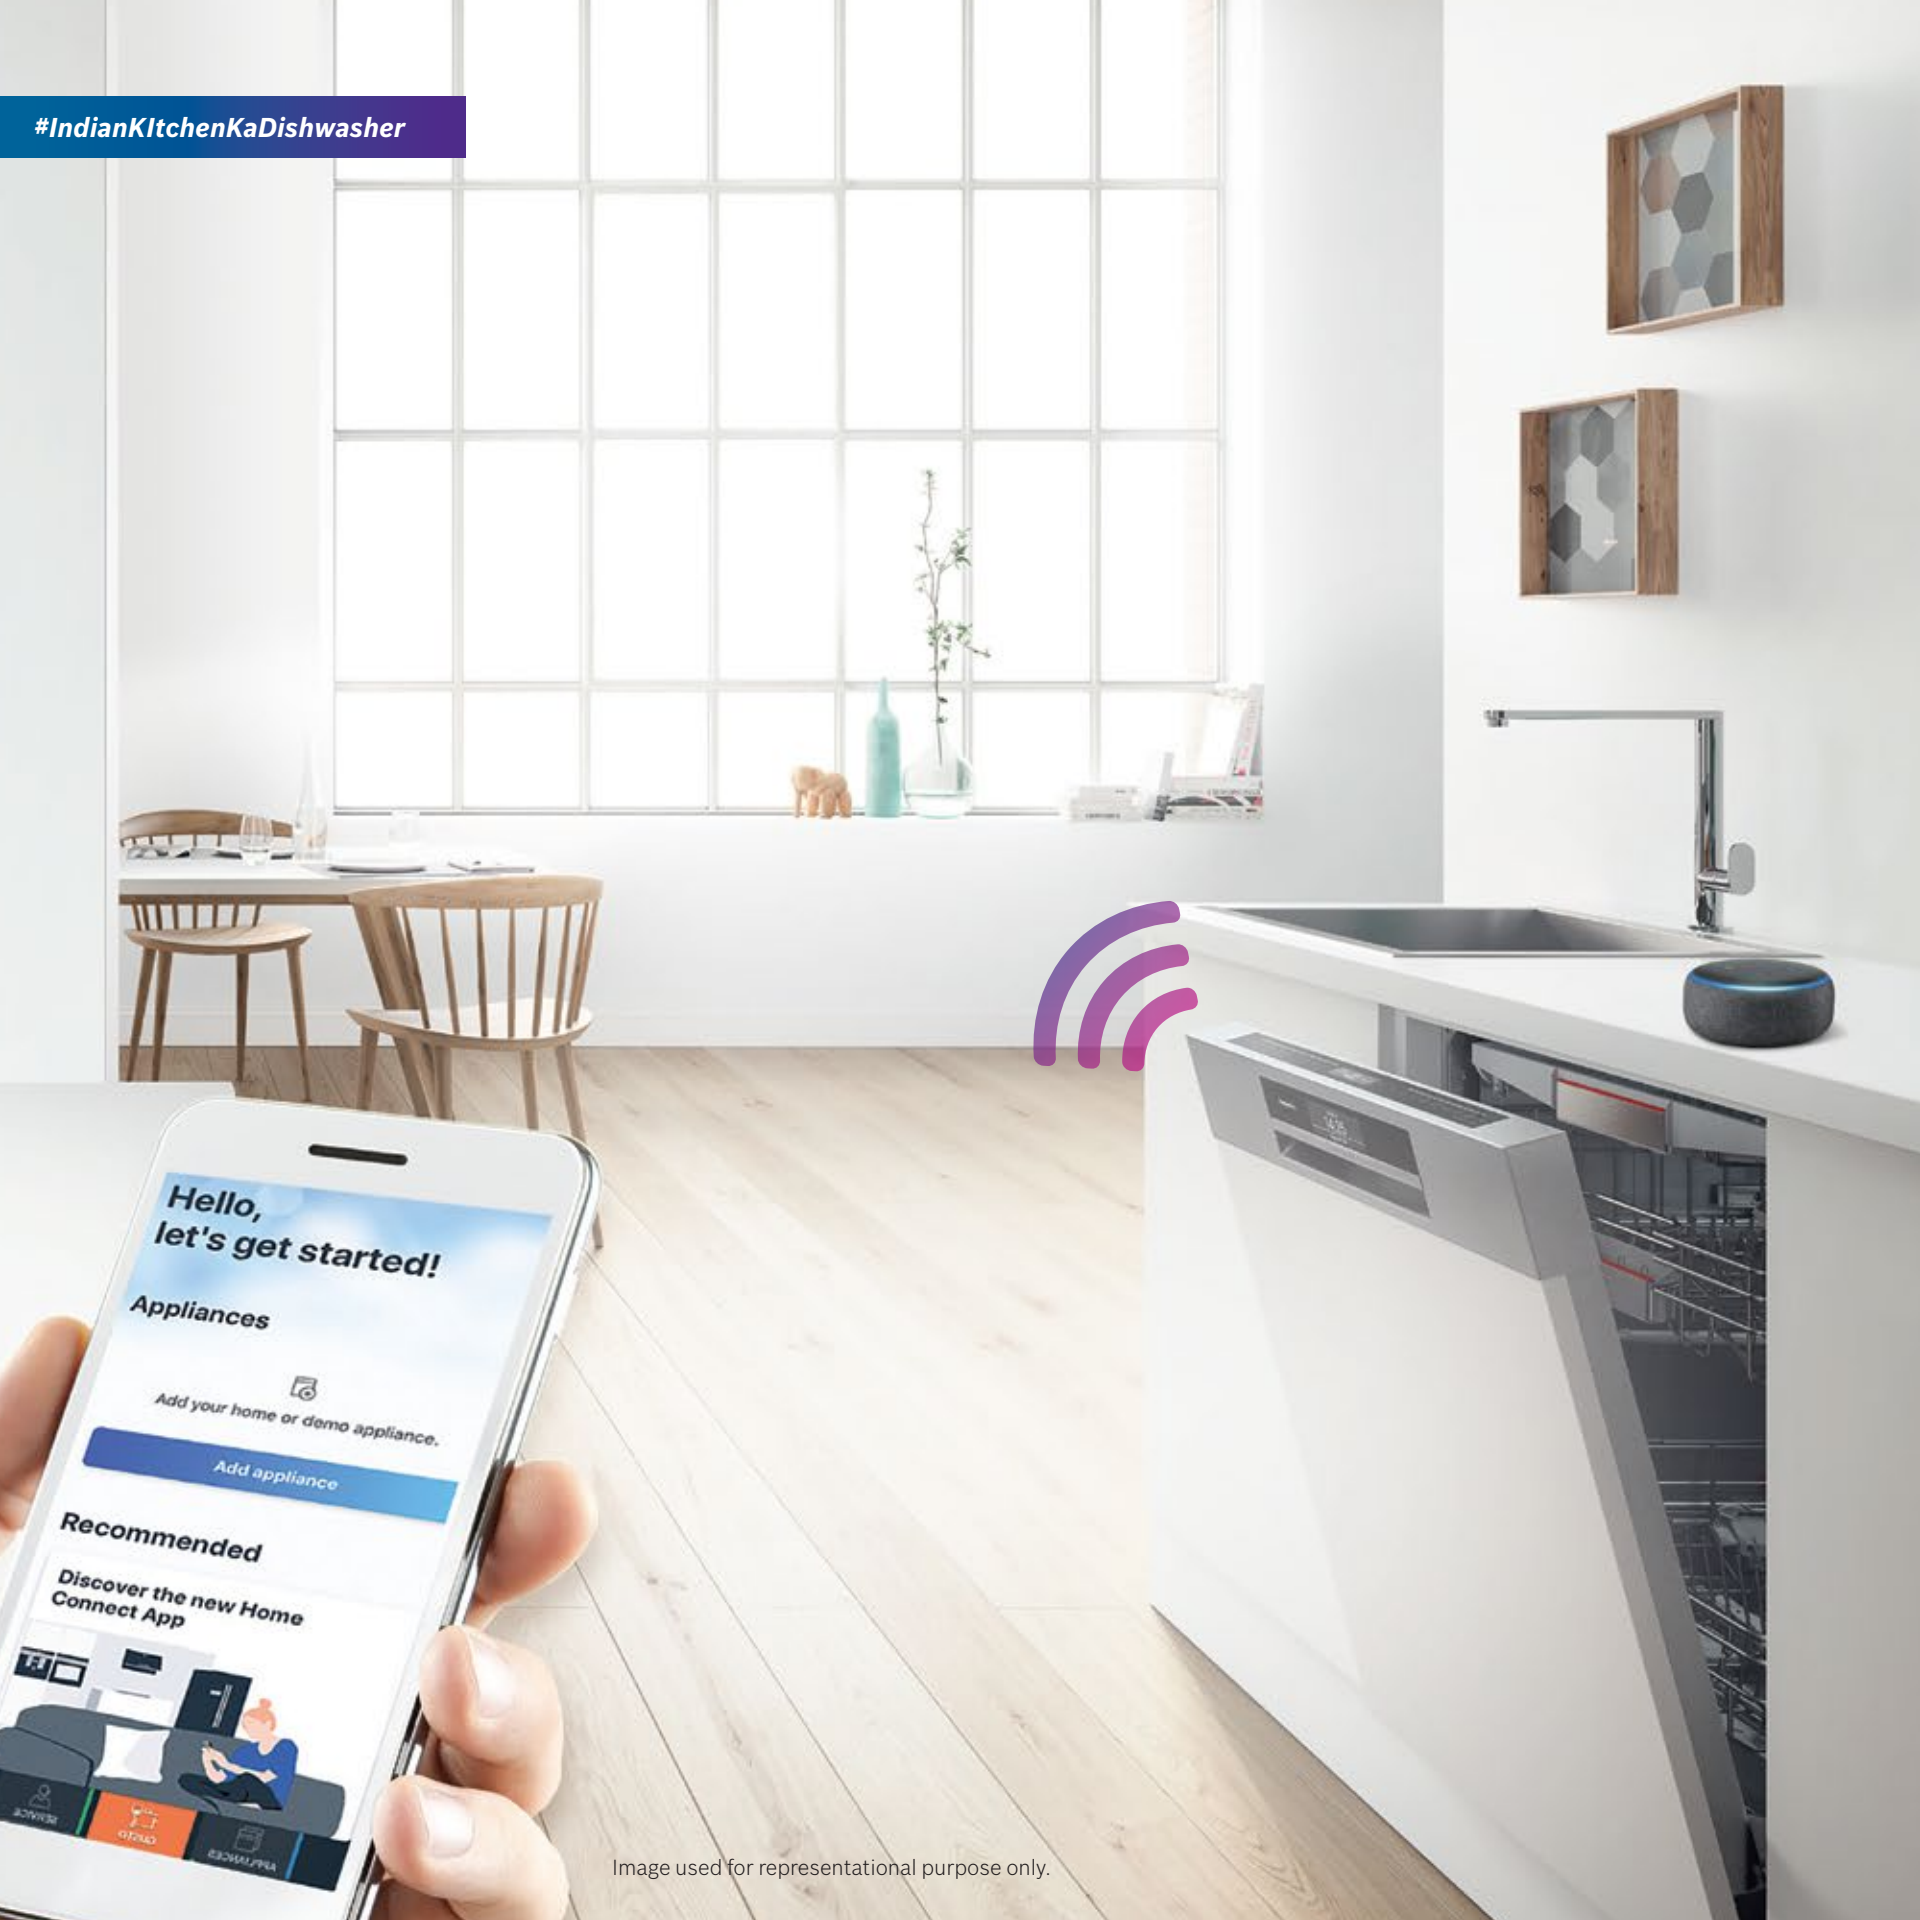

New

Remote Access

Home is where the dishwasher is. HomeConnect is wherever you are.

The IOT enabled remote-access ecosystem lets you connect directly with your dishwasher from anywhere, through the HomeConnect^ App. Now you can control everything on the go.

Features:

Remote monitoring & Controlling

Whether you are out on a date or in the next room, you will always be able to monitor your dishwasher by getting complete information on the cleaning process. It sends you notifications and even enables you to manage the settings from a remote location.

Remote Diagnostics*

Remote Diagnostics enables the customer service to remotely connect to HomeConnect dishwasher and diagnose the potential problem. If a home visit is required, technician will come well prepared to resolve the problem.

Easy Start Assistance

Easy start simplifies the use of the dishwasher by answering a few simple questions about your cleaning preferences and dish type on the Home Connect app. The ideal programme will be recommended and you can remotely start it from your phone.

Downloadable Programmes*

With the Home connect Application, you can download the programme of your choice as per your need.

Notification & Reminder

Home Connect users get notifications or reminders when rinse aid/salt level in the compartment of their dishwasher is low. The application also sends reminders to you on your smart watch if it is connected, that a new package of tablets are needed to be bought.

Voice assistance

You can switch on and off and know the status of your dishwasher using voice control. It seamlessly integrates with Alexa and Google assistant.

Appliance software update through Home Connect

Favorites

Home Connect users can save their favourite settings (programme + options) on the home screen of the application and have an easy access to their regular used programmes and options.

Connected Partner

Image used for representational purpose only.

*HomeConnect is currently available in 9 cities (Mumbai, Pune, Bangalore, Hyderabad, Chennai, Jaipur, Kolkata, Ahmedabad, Delhi) and will be available in other cities very soon. *Remote diagnostic & downloadable programmes will be available soon in India as well.