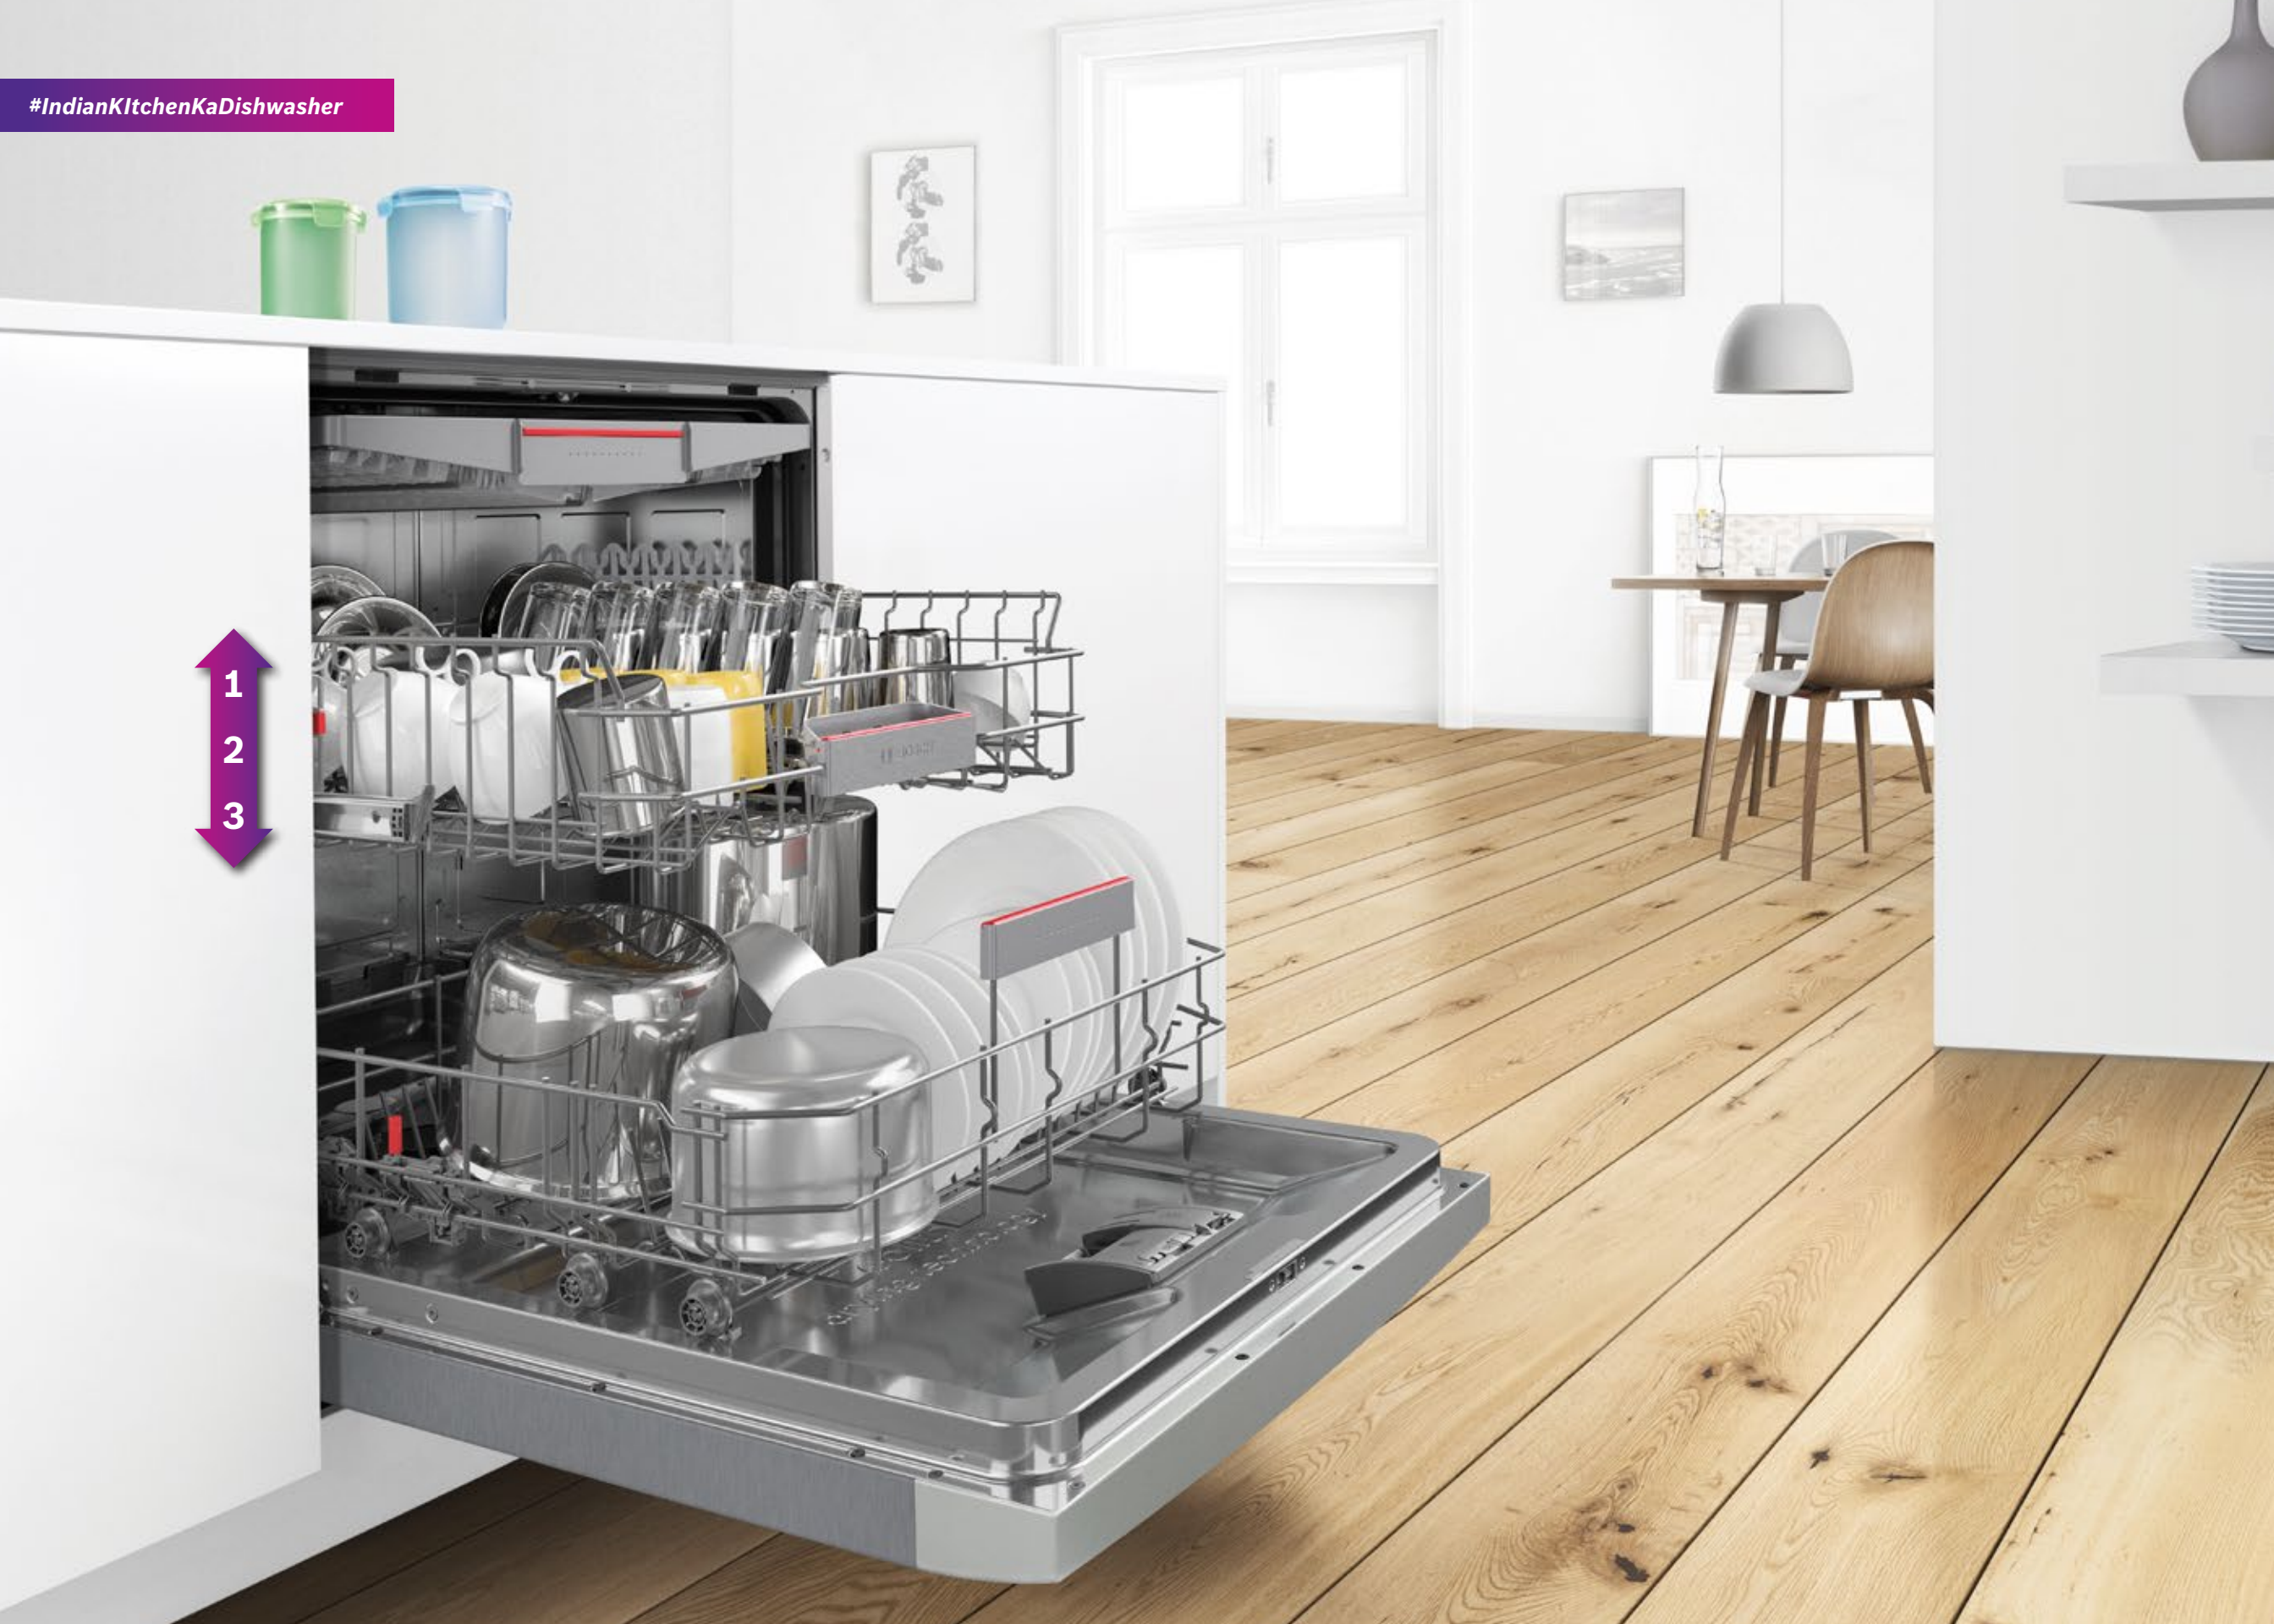

New

Flexible Baskets

Rackmatic basket: Adjust, So that you don't have to.

The 3-Stage Rackmatic flexible basket fits almost everything your kitchen has to offer. By pushing a simple clip on the upper basket, you can adjust it's height at 3 levels vertically to accommodate Indian utensils of different sizes. German Engineered, made for India.

Feature: