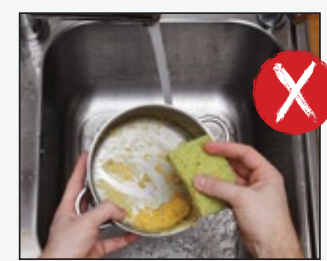

### 1. The Pre-rinse cycle

The food particles stuck on the utensils are taken care of by the pre-rinse cycle which uses hot water to pre wash. Once the process is complete, the machine drains out the water.

### 3. Rinsing

For every rinse cycle, Bosch dishwasher takes in fresh hot water. The surface tension of the water is reduced by adding a rinse aid in the last cycle which makes the water runoff quickly ensuring the dishes come out dry and sparkling clean.

### 4. Drying

How is 100% drying ensured? This is because of the hot water used during the wash cycle that heats the inner walls of the dishwasher.

#IndianKitchenKaDishwasher

**No pre-rinse required**

When we say 'effortless', we actually mean it.

Directly load the utensils in the dishwasher after scraping the leftovers, without any need to manually pre-rinse them.