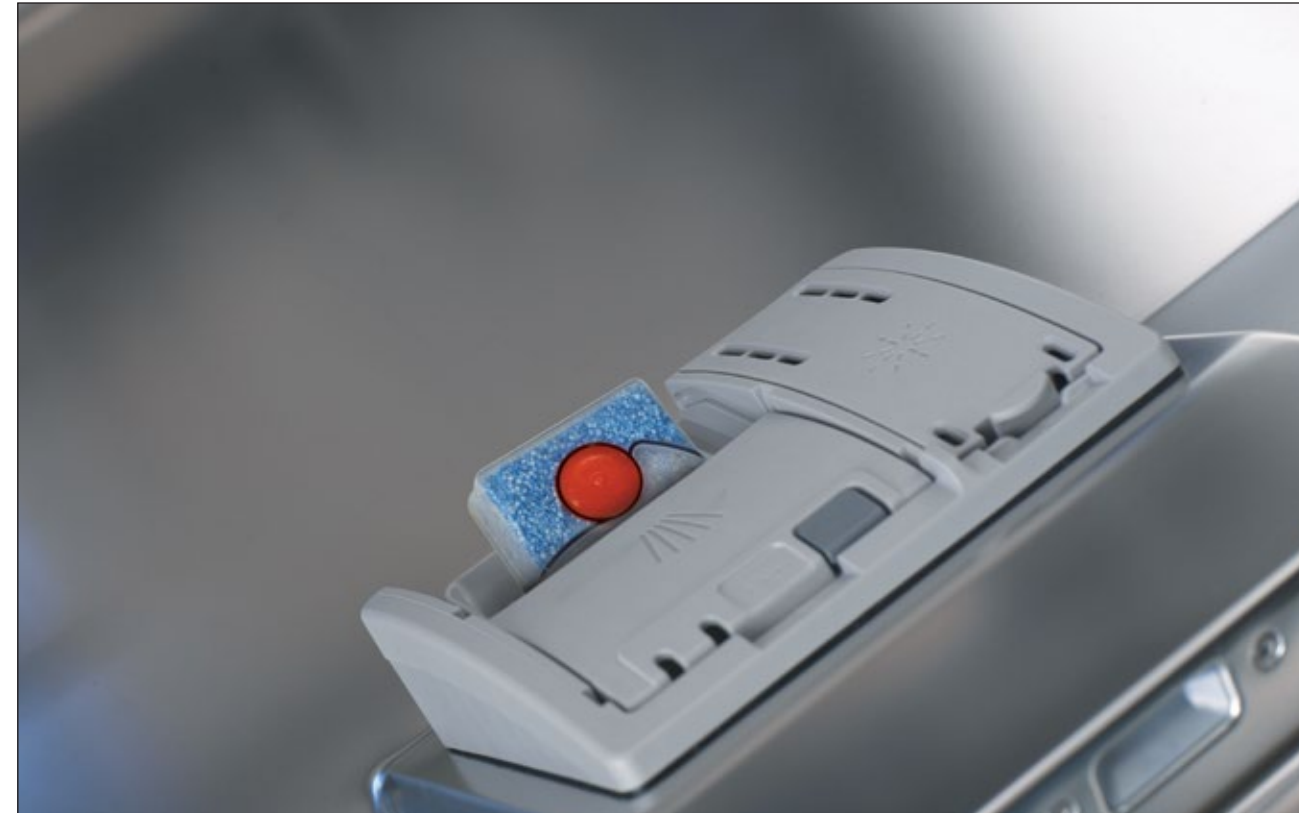

Smart Dosing

DosageAssist™

The DosageAssist™ feature maximises the effectiveness of detergent tablets by dropping them into a specially designed tray that is targeted by water jets, resulting in a tablet that dissolves evenly under control ensuring optimal usage.

Feature: