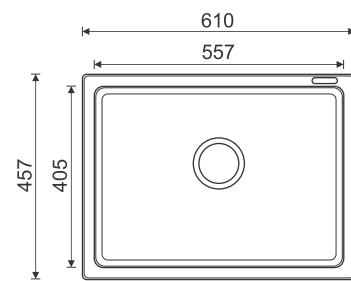

Installation

Eurostone 610 -84

Architecture Plan

Dimensions: 33 x 22 inch / 841 mm x 561 mm

Bowl Size: 451-521 mm x455mm x 250mm
Bowl Size: 300-230 mm x403mm x 136mm

- Carbon Black
- Coffee
- Titanium Silver
- Graphite (metallic color)

Eurostone 621-126

Architecture Plan

Dimensions: 45 x 20 inch / 1140mm x 505 mm

Bowl Size: 468 mm x391 mm x 230mm

- Carbon Black
- Coffee
- Titanium Silver
- Graphite (metallic color)

FUN CODE	FUN DESCRIPTION	MRP	Color
114.0519.632	EURODOMO 621-126 3 1/2" WWK NTH C. Black	18290	Carbon Black
114.0522.340	EURODOMO 621-126 3 1/2" WWK NTH Coffee	18290	Coffee
114.0522.398	EURODOMO 621-126 3 1/2" WWK NTH T. Silver	18290	Titanium Silver
114.0522.404	EURODOMO 621-126 3 1/2" WWK NTH Graphite	20990	Graphite

Bowl Size: 468 mm x391 mm x 203mm

FUN CODE	FUN DESCRIPTION	MRP	Color
114.0519.577	EURODOMO 610-53 3 1/2" WWK NTH C. Black	7290	Carbon Black
114.0522.337	EURODOMO 610-53 3 1/2" WWK NTH Coffee	7290	Coffee
114.0522.393	EURODOMO 610-53 3 1/2" WWK NTH T. Silver	7290	Titanium Silver
114.0522.400	EURODOMO 610-53 3 1/2" WWK NTH Graphite	8790	Graphite

Eurostone 610 -61

Architecture Plan

Dimensions: 24 x 18 inch / 610mm x 457 mm

Bowl Size: 557 mm x405 mm x 204mm

FUN CODE	FUN DESCRIPTION	MRP	Color
114.0519.510	EURODOMO 610-61 3 1/2" WWK NTH C. Black	7690	Carbon Black
114.0522.336	EURODOMO 610-61 3 1/2" WWK NTH Coffee	7690	Coffee
114.0522.391	EURODOMO 610-61 3 1/2" WWK NTH T. Silver	7690	Titanium Silver
114.0522.399	EURODOMO 610-61 3 1/2" WWK NTH Graphite	9490	Graphite