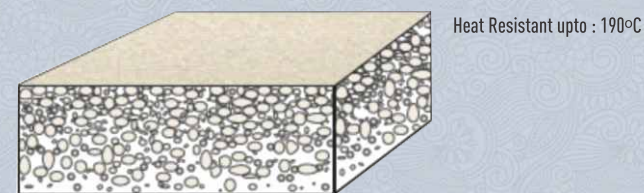

Other Popular Brand Core Section

Even distribution of particles means the substrate is soft and can be more easily damaged by scratches, abrasion or chemicals.