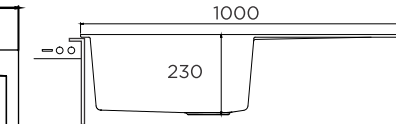

Installation

Eurostone 610 -84

Architecture Plan

Dimensions: 33 x 22 inch / 841 mm x 561 mm

Bowl Size: 451-521 mm x455mm x 250mm
Bowl Size: 300-230 mm x403mm x 136mm

- Carbon Black
- Coffee
- Titanium Silver
- Graphite (metallic color)

Bowl Size: 468 mm x391 mm x 203mm

FUN CODE	FUN DESCRIPTION	MRP	Color
114.0519.577	EURODOMO 610-53 3 1/2" WWK NTH C. Black	7290	Carbon Black
114.0522.337	EURODOMO 610-53 3 1/2" WWK NTH Coffee	7290	Coffee
114.0522.393	EURODOMO 610-53 3 1/2" WWK NTH T. Silver	7290	Titanium Silver
114.0522.400	EURODOMO 610-53 3 1/2" WWK NTH Graphite	8790	Graphite

Eurostone 610 -61

Architecture Plan

Dimensions: 24 x 18 inch / 610mm x 457 mm

Bowl Size: 557 mm x405 mm x 204mm

FUN CODE	FUN DESCRIPTION	MRP	Color
114.0519.510	EURODOMO 610-61 3 1/2" WWK NTH C. Black	7690	Carbon Black
114.0522.336	EURODOMO 610-61 3 1/2" WWK NTH Coffee	7690	Coffee
114.0522.391	EURODOMO 610-61 3 1/2" WWK NTH T. Silver	7690	Titanium Silver
114.0522.399	EURODOMO 610-61 3 1/2" WWK NTH Graphite	9490	Graphite

Installation

Eurostone 611-100

Architecture Plan

Dimensions: 40 x 20 inch / 1000 mm x 500 mm

Bowl Size: 480 mm x430mm x 230mm

FUN CODE	FUN DESCRIPTION	MRP	Color
114.0576.717	EURODOMO 611-100 3 1/2" WWK NTH C. Black	12990	Carbon Black
114.0576.766	EURODOMO 611-100 3 1/2" WWK NTH Coffee	12990	Coffee
114.0576.768	EURODOMO 611-100 3 1/2" WWK NTH T. Silver	12990	Titanium Silver
114.0576.769	EURODOMO 611-100 3 1/2" WWK NTH Graphite	14490	Graphite