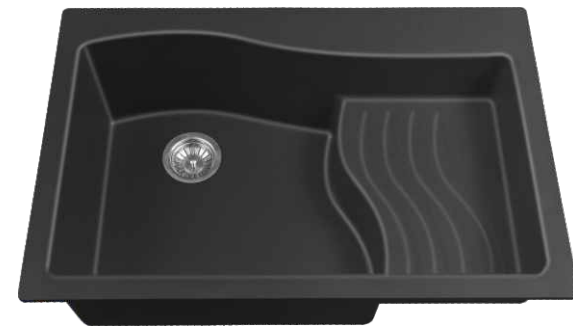

Other popular acrylic granite sinks use the ico methodology, which means that the quartz is spread more evenly throughout the material.

Other Popular Brand Core Section

Even distribution of particles means the substrate is soft and can be more easily damaged by scratches, abrasion or chemicals.

Installation

Eurostone 610 -84

Architecture Plan

Dimensions: 33 x 22 inch / 841 mm x 561 mm

Bowl Size: 451-521 mm x455mm x 250mm
Bowl Size: 300-230 mm x403mm x 136mm

- Carbon Black
- Coffee
- Titanium Silver
- Graphite (metallic color)