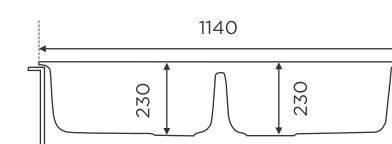

Installation

Eurostone 610 -84

Architecture Plan

Dimensions: 33 x 22 inch / 841 mm x 561 mm

Bowl Size: 451-521 mm x455mm x 250mm
Bowl Size: 300-230 mm x403mm x 136mm

- Carbon Black
- Coffee
- Titanium Silver
- Graphite (metallic color)

Eurostone 621-126

Architecture Plan

Dimensions: 45 x 20 inch / 1140mm x 505 mm

Bowl Size: 468 mm x391 mm x 230mm

- Carbon Black
- Coffee
- Titanium Silver
- Graphite (metallic color)

FUN CODE	FUN DESCRIPTION	MRP	Color
114.0519.632	EURODOMO 621-126 3 1/2" WWK NTH C. Black	18290	Carbon Black
114.0522.340	EURODOMO 621-126 3 1/2" WWK NTH Coffee	18290	Coffee
114.0522.398	EURODOMO 621-126 3 1/2" WWK NTH T. Silver	18290	Titanium Silver
114.0522.404	EURODOMO 621-126 3 1/2" WWK NTH Graphite	20990	Graphite