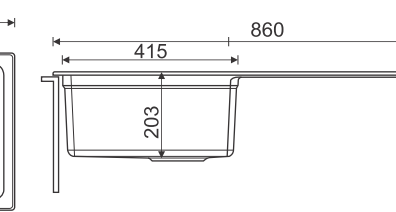

Installation

Eurostone 610 -84

Architecture Plan

Dimensions: 33 x 22 inch / 841 mm x 561 mm

Bowl Size: 451-521 mm x455mm x 250mm
Bowl Size: 300-230 mm x403mm x 136mm

- Carbon Black
- Coffee
- Titanium Silver
- Graphite (metallic color)

Eurostone 610 -61

Architecture Plan

Dimensions: 24 x 18 inch / 610mm x 457 mm

Bowl Size: 557 mm x405 mm x 204mm

FUN CODE	FUN DESCRIPTION	MRP	Color
114.0519.510	EURODOMO 610-61 3 1/2" WWK NTH C. Black	7690	Carbon Black
114.0522.336	EURODOMO 610-61 3 1/2" WWK NTH Coffee	7690	Coffee
114.0522.391	EURODOMO 610-61 3 1/2" WWK NTH T. Silver	7690	Titanium Silver
114.0522.399	EURODOMO 610-61 3 1/2" WWK NTH Graphite	9490	Graphite

Installation

Eurostone 611-100

Architecture Plan

Dimensions: 40 x 20 inch / 1000 mm x 500 mm

Bowl Size: 480 mm x430mm x 230mm

FUN CODE	FUN DESCRIPTION	MRP	Color
114.0576.717	EURODOMO 611-100 3 1/2" WWK NTH C. Black	12990	Carbon Black
114.0576.766	EURODOMO 611-100 3 1/2" WWK NTH Coffee	12990	Coffee
114.0576.768	EURODOMO 611-100 3 1/2" WWK NTH T. Silver	12990	Titanium Silver
114.0576.769	EURODOMO 611-100 3 1/2" WWK NTH Graphite	14490	Graphite

Eurostone 611-81

Architecture Plan

Dimensions: 34 x 17 inch / 860 mm x 432 mm

Bowl Size: 400 mm x372mm x 203mm

FUN CODE	FUN DESCRIPTION	MRP	Color
114.0519.631	EURODOMO 611-81 3 1/2" WWK NTH C. Black	11790	Carbon Black
114.0522.339	EURODOMO 611-81 3 1/2" WWK NTH Coffee	11790	Coffee
114.0522.396	EURODOMO 611-81 3 1/2" WWK NTH T. Silver	11790	Titanium Silver
114.0522.403	EURODOMO 611-81 3 1/2" WWK NTH Graphite	13990	Graphite