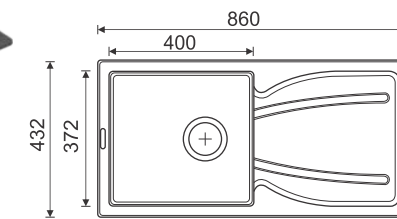

Installation

Eurostone 610 -84

Architecture Plan

Dimensions: 33 x 22 inch / 841 mm x 561 mm

Bowl Size: 451-521 mm x455mm x 250mm
Bowl Size: 300-230 mm x403mm x 136mm

- Carbon Black
- Coffee
- Titanium Silver
- Graphite (metallic color)

Eurostone 610 -61

Architecture Plan

Dimensions: 24 x 18 inch / 610mm x 457 mm

Bowl Size: 557 mm x405 mm x 204mm

FUN CODE	FUN DESCRIPTION	MRP	Color
114.0519.510	EURODOMO 610-61 3 1/2" WWK NTH C. Black	7690	Carbon Black
114.0522.336	EURODOMO 610-61 3 1/2" WWK NTH Coffee	7690	Coffee
114.0522.391	EURODOMO 610-61 3 1/2" WWK NTH T. Silver	7690	Titanium Silver
114.0522.399	EURODOMO 610-61 3 1/2" WWK NTH Graphite	9490	Graphite

Installation

Eurostone 611-100

Architecture Plan

Dimensions: 40 x 20 inch / 1000 mm x 500 mm

Bowl Size: 480 mm x430mm x 230mm

FUN CODE	FUN DESCRIPTION	MRP	Color
114.0576.717	EURODOMO 611-100 3 1/2" WWK NTH C. Black	12990	Carbon Black
114.0576.766	EURODOMO 611-100 3 1/2" WWK NTH Coffee	12990	Coffee
114.0576.768	EURODOMO 611-100 3 1/2" WWK NTH T. Silver	12990	Titanium Silver
114.0576.769	EURODOMO 611-100 3 1/2" WWK NTH Graphite	14490	Graphite

Eurostone 611-81

Architecture Plan

Dimensions: 34 x 17 inch / 860 mm x 432 mm

Bowl Size: 400 mm x372mm x 203mm

FUN CODE	FUN DESCRIPTION	MRP	Color
114.0519.631	EURODOMO 611-81 3 1/2" WWK NTH C. Black	11790	Carbon Black
114.0522.339	EURODOMO 611-81 3 1/2" WWK NTH Coffee	11790	Coffee
114.0522.396	EURODOMO 611-81 3 1/2" WWK NTH T. Silver	11790	Titanium Silver
114.0522.403	EURODOMO 611-81 3 1/2" WWK NTH Graphite	13990	Graphite