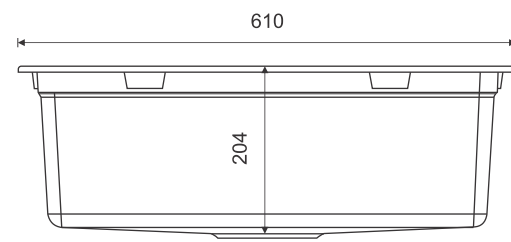

Eurostone 610 -61

Architecture Plan

Dimensions: 24 x 18 inch / 610mm x 457 mm

Bowl Size: 557 mm x405 mm x 204mm