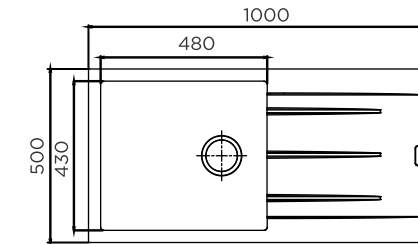

Installation

Eurostone 610 -84

Architecture Plan

Dimensions: 33 x 22 inch / 841 mm x 561 mm

Bowl Size: 451-521 mm x455mm x 250mm
Bowl Size: 300-230 mm x403mm x 136mm

- Carbon Black
- Coffee
- Titanium Silver
- Graphite (metallic color)

Bowl Size: 468 mm x391 mm x 203mm

FUN CODE	FUN DESCRIPTION	MRP	Color
114.0519.577	EURODOMO 610-53 3 1/2" WWK NTH C. Black	7290	Carbon Black
114.0522.337	EURODOMO 610-53 3 1/2" WWK NTH Coffee	7290	Coffee
114.0522.393	EURODOMO 610-53 3 1/2" WWK NTH T. Silver	7290	Titanium Silver
114.0522.400	EURODOMO 610-53 3 1/2" WWK NTH Graphite	8790	Graphite

Eurostone 610 -61

Architecture Plan

Dimensions: 24 x 18 inch / 610mm x 457 mm

Bowl Size: 557 mm x405 mm x 204mm

FUN CODE	FUN DESCRIPTION	MRP	Color
114.0519.510	EURODOMO 610-61 3 1/2" WWK NTH C. Black	7690	Carbon Black
114.0522.336	EURODOMO 610-61 3 1/2" WWK NTH Coffee	7690	Coffee
114.0522.391	EURODOMO 610-61 3 1/2" WWK NTH T. Silver	7690	Titanium Silver
114.0522.399	EURODOMO 610-61 3 1/2" WWK NTH Graphite	9490	Graphite

Installation

Eurostone 611-100

Architecture Plan

Dimensions: 40 x 20 inch / 1000 mm x 500 mm

Bowl Size: 480 mm x430mm x 230mm

FUN CODE	FUN DESCRIPTION	MRP	Color
114.0576.717	EURODOMO 611-100 3 1/2" WWK NTH C. Black	12990	Carbon Black
114.0576.766	EURODOMO 611-100 3 1/2" WWK NTH Coffee	12990	Coffee
114.0576.768	EURODOMO 611-100 3 1/2" WWK NTH T. Silver	12990	Titanium Silver
114.0576.769	EURODOMO 611-100 3 1/2" WWK NTH Graphite	14490	Graphite