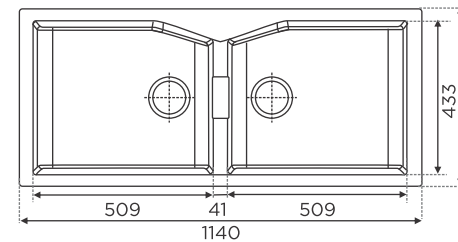

Installation

Eurostone 610 -84

Architecture Plan

Dimensions: 33 x 22 inch / 841 mm x 561 mm

Bowl Size: 451-521 mm x455mm x 250mm
Bowl Size: 300-230 mm x403mm x 136mm

- Carbon Black
- Coffee
- Titanium Silver
- Graphite (metallic color)

Eurostone 621-126

Architecture Plan

Dimensions: 45 x 20 inch / 1140mm x 505 mm

Bowl Size: 468 mm x391 mm x 230mm

- Carbon Black
- Coffee
- Titanium Silver
- Graphite (metallic color)

FUN CODE	FUN DESCRIPTION	MRP	Color
114.0519.632	EURODOMO 621-126 3 1/2" WWK NTH C. Black	18290	Carbon Black
114.0522.340	EURODOMO 621-126 3 1/2" WWK NTH Coffee	18290	Coffee
114.0522.398	EURODOMO 621-126 3 1/2" WWK NTH T. Silver	18290	Titanium Silver
114.0522.404	EURODOMO 621-126 3 1/2" WWK NTH Graphite	20990	Graphite

Eurostone 610 -61

Architecture Plan

Dimensions: 24 x 18 inch / 610mm x 457 mm

Bowl Size: 557 mm x405 mm x 204mm

FUN CODE	FUN DESCRIPTION	MRP	Color
114.0519.510	EURODOMO 610-61 3 1/2" WWK NTH C. Black	7690	Carbon Black
114.0522.336	EURODOMO 610-61 3 1/2" WWK NTH Coffee	7690	Coffee
114.0522.391	EURODOMO 610-61 3 1/2" WWK NTH T. Silver	7690	Titanium Silver
114.0522.399	EURODOMO 610-61 3 1/2" WWK NTH Graphite	9490	Graphite