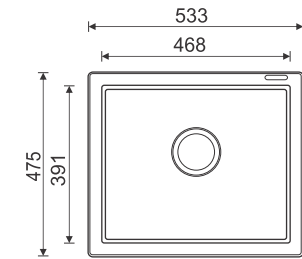

Eurostone 610 -53

Architecture Plan

Dimensions: 21 x 18 inch / 533mm x 475 mm

Bowl Size: 468 mm x391 mm x 203mm