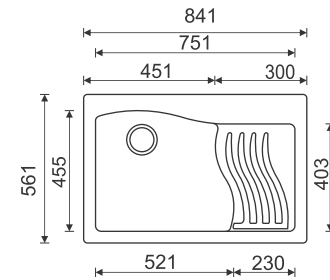

Installation

Eurostone 610 -84

Architecture Plan

Dimensions: 33 x 22 inch / 841 mm x 561 mm

Bowl Size: 451-521 mm x455mm x 250mm
Bowl Size: 300-230 mm x403mm x 136mm

- Carbon Black
- Coffee
- Titanium Silver
- Graphite (metallic color)

Eurostone 621-126

Architecture Plan

Dimensions: 45 x 20 inch / 1140mm x 505 mm

Bowl Size: 468 mm x391 mm x 230mm

- Carbon Black
- Coffee
- Titanium Silver
- Graphite (metallic color)

FUN CODE	FUN DESCRIPTION	MRP	Color
114.0519.632	EURODOMO 621-126 3 1/2" WWK NTH C. Black	18290	Carbon Black
114.0522.340	EURODOMO 621-126 3 1/2" WWK NTH Coffee	18290	Coffee
114.0522.398	EURODOMO 621-126 3 1/2" WWK NTH T. Silver	18290	Titanium Silver
114.0522.404	EURODOMO 621-126 3 1/2" WWK NTH Graphite	20990	Graphite

Eurostone 610 -61

Architecture Plan

Dimensions: 24 x 18 inch / 610mm x 457 mm

Bowl Size: 557 mm x405 mm x 204mm

FUN CODE	FUN DESCRIPTION	MRP	Color
114.0519.510	EURODOMO 610-61 3 1/2" WWK NTH C. Black	7690	Carbon Black
114.0522.336	EURODOMO 610-61 3 1/2" WWK NTH Coffee	7690	Coffee
114.0522.391	EURODOMO 610-61 3 1/2" WWK NTH T. Silver	7690	Titanium Silver
114.0522.399	EURODOMO 610-61 3 1/2" WWK NTH Graphite	9490	Graphite

Installation

Eurostone 611-100

Architecture Plan

Dimensions: 40 x 20 inch / 1000 mm x 500 mm

Bowl Size: 480 mm x430mm x 230mm

FUN CODE	FUN DESCRIPTION	MRP	Color
114.0576.717	EURODOMO 611-100 3 1/2" WWK NTH C. Black	12990	Carbon Black
114.0576.766	EURODOMO 611-100 3 1/2" WWK NTH Coffee	12990	Coffee
114.0576.768	EURODOMO 611-100 3 1/2" WWK NTH T. Silver	12990	Titanium Silver
114.0576.769	EURODOMO 611-100 3 1/2" WWK NTH Graphite	14490	Graphite