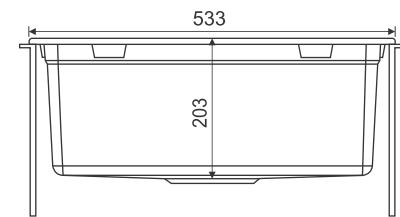

Installation

Eurostone 610 -84

Architecture Plan

Dimensions: 33 x 22 inch / 841 mm x 561 mm

Bowl Size: 451-521 mm x455mm x 250mm
Bowl Size: 300-230 mm x403mm x 136mm

- Carbon Black
- Coffee
- Titanium Silver
- Graphite (metallic color)

For Assistance Call our Customer Care Executive: Toll Free Number: 1800 209 3484
e-mail: ks-customercare.in@franke.com. website: www.eurodomoindia.com

Installation

Eurostone 610 -53

Architecture Plan

Dimensions: 21 x 18 inch / 533mm x 475 mm

Bowl Size: 468 mm x391 mm x 203mm

FUN CODE	FUN DESCRIPTION	MRP	Color
114.0519.577	EURODOMO 610-53 3 1/2" WWK NTH C. Black	7290	Carbon Black
114.0522.337	EURODOMO 610-53 3 1/2" WWK NTH Coffee	7290	Coffee
114.0522.393	EURODOMO 610-53 3 1/2" WWK NTH T. Silver	7290	Titanium Silver
114.0522.400	EURODOMO 610-53 3 1/2" WWK NTH Graphite	8790	Graphite

Eurostone 610 -61

Architecture Plan

Dimensions: 24 x 18 inch / 610mm x 457 mm

Bowl Size: 557 mm x405 mm x 204mm

FUN CODE	FUN DESCRIPTION	MRP	Color
114.0519.510	EURODOMO 610-61 3 1/2" WWK NTH C. Black	7690	Carbon Black
114.0522.336	EURODOMO 610-61 3 1/2" WWK NTH Coffee	7690	Coffee
114.0522.391	EURODOMO 610-61 3 1/2" WWK NTH T. Silver	7690	Titanium Silver
114.0522.399	EURODOMO 610-61 3 1/2" WWK NTH Graphite	9490	Graphite