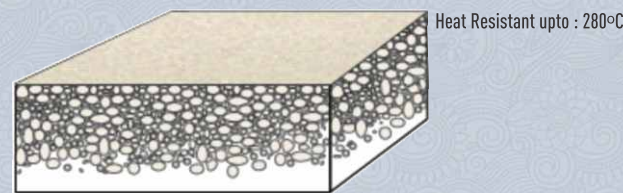

Eurostone:

Europe's finest Colored sink material.

Eurostone is an extremely hard-wearing material created by using real quartz; the most durable component of granite; the fourth hardest natural material known to man, with a highly-durable acrylic resin.

Why Choose Eurostone ?

Eurostone is a Hard Face Acrylic Granite, this means that the working surface of the sink has a very high density of quartz particles.

Eurostone Core Section

High density of particles means the substrate is hard and is highly resistant to scratches, abrasion and chemicals.