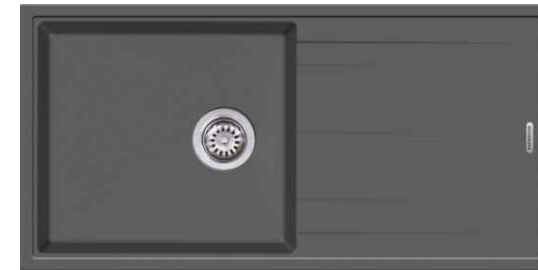

Installation

Eurostone 611-100

Architecture Plan

Dimensions: 40 x 20 inch / 1000 mm x 500 mm

Bowl Size: 480 mm x430mm x 230mm