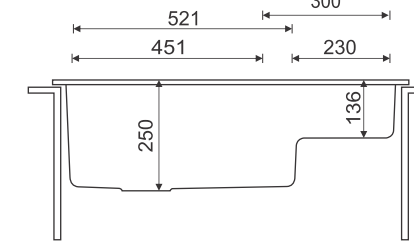

Installation

Eurostone 610 -84

Architecture Plan

Dimensions: 33 x 22 inch / 841 mm x 561 mm

Bowl Size: 451-521 mm x455mm x 250mm
Bowl Size: 300-230 mm x403mm x 136mm

- Carbon Black
- Coffee
- Titanium Silver
- Graphite (metallic color)

Eurostone 621-126

Architecture Plan

Dimensions: 45 x 20 inch / 1140mm x 505 mm

Bowl Size: 468 mm x391 mm x 230mm

- Carbon Black
- Coffee
- Titanium Silver
- Graphite (metallic color)

FUN CODE	FUN DESCRIPTION	MRP	Color
114.0519.632	EURODOMO 621-126 3 1/2" WWK NTH C. Black	18290	Carbon Black
114.0522.340	EURODOMO 621-126 3 1/2" WWK NTH Coffee	18290	Coffee
114.0522.398	EURODOMO 621-126 3 1/2" WWK NTH T. Silver	18290	Titanium Silver
114.0522.404	EURODOMO 621-126 3 1/2" WWK NTH Graphite	20990	Graphite

Eurostone 610 -61

Architecture Plan

Dimensions: 24 x 18 inch / 610mm x 457 mm

Bowl Size: 557 mm x405 mm x 204mm

FUN CODE	FUN DESCRIPTION	MRP	Color
114.0519.510	EURODOMO 610-61 3 1/2" WWK NTH C. Black	7690	Carbon Black
114.0522.336	EURODOMO 610-61 3 1/2" WWK NTH Coffee	7690	Coffee
114.0522.391	EURODOMO 610-61 3 1/2" WWK NTH T. Silver	7690	Titanium Silver
114.0522.399	EURODOMO 610-61 3 1/2" WWK NTH Graphite	9490	Graphite

Eurostone 611-81

Architecture Plan

Dimensions: 34 x 17 inch / 860 mm x 432 mm

Bowl Size: 400 mm x372mm x 203mm

FUN CODE	FUN DESCRIPTION	MRP	Color
114.0519.631	EURODOMO 611-81 3 1/2" WWK NTH C. Black	11790	Carbon Black
114.0522.339	EURODOMO 611-81 3 1/2" WWK NTH Coffee	11790	Coffee
114.0522.396	EURODOMO 611-81 3 1/2" WWK NTH T. Silver	11790	Titanium Silver
114.0522.403	EURODOMO 611-81 3 1/2" WWK NTH Graphite	13990	Graphite